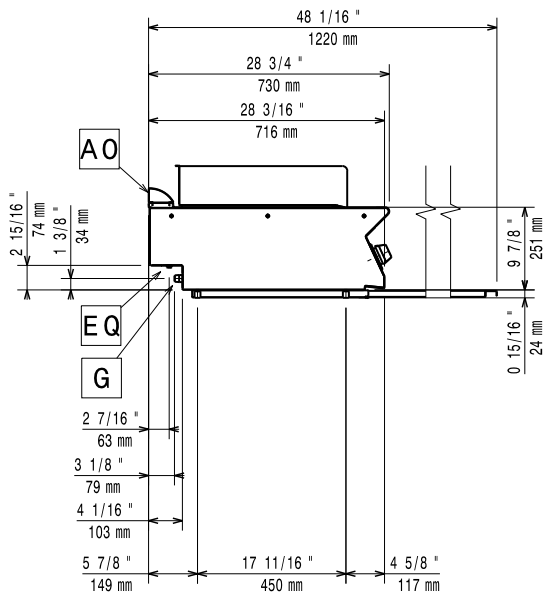

Sida

EQ = Ekvipotentil skruv
G = Gasanslutning

Topp