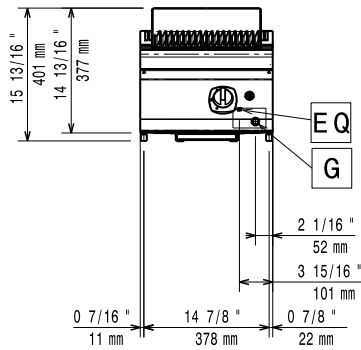

Electrolux
PROFESSIONAL

Modular Cooking 700XP Lavastensgrill, gas. Bänkmodell. 400mm

Front